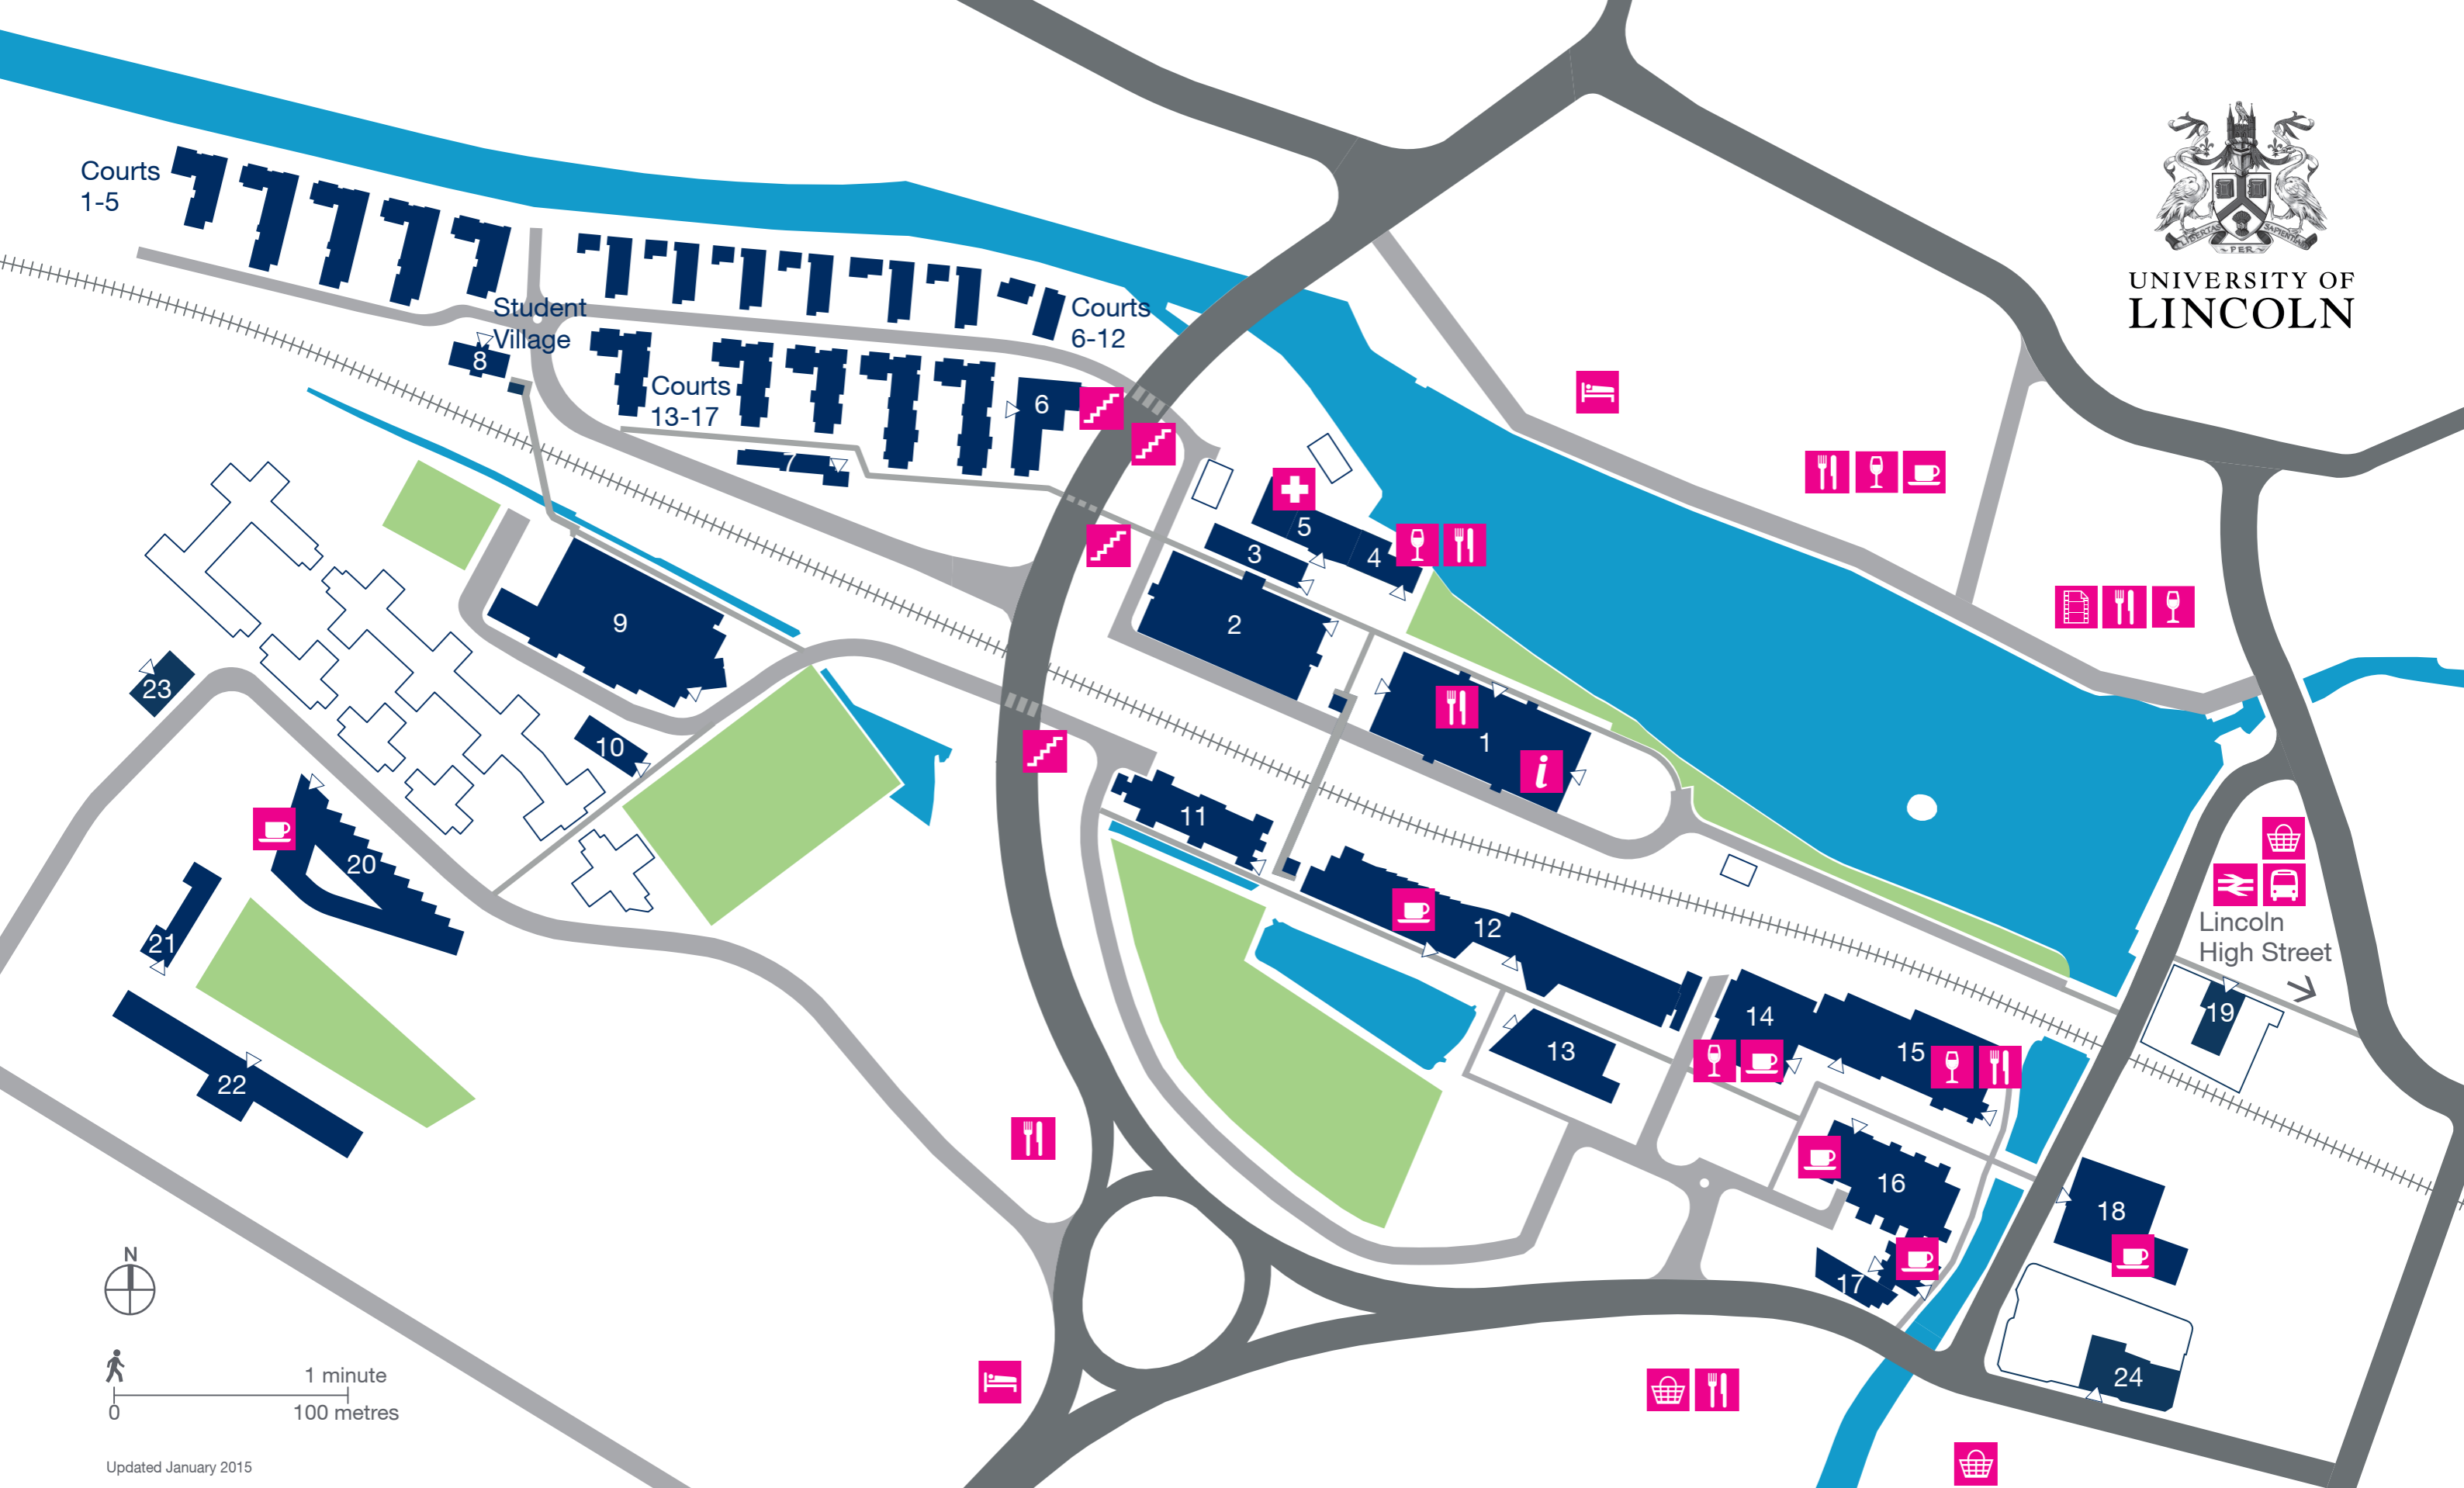

UNIVERSITY OF LINCOLN

Updated January 2015

1 (MB) Minerva Building (was Main Admin Building)	6 (BH) Bridge House	11 (SB) Science Centre	16 (UL) Library	21 (MIH) Minster House
2 (MC) Media, Humanities & Technology	7 (VH) Village Hall	12 (AAD) Art, Architecture & Design	17 (S) Enterprise Building	22 (JBL) Joseph Banks Laboratories
3 (MT) EMMTEC	8 (OCW) One Campus Way	13 (ENG) Engineering Hub	18 (BL) David Chiddick Building	23 (CSB) Charlotte Scott Building
4 The Swan	9 (HP) Sports Centre	14 (PA) Lincoln Performing Arts Centre	19 (WIW) Witham Wharf	24 (JUN) Junxion
5 (SS) Student Wellbeing Centre	10 (WH) Witham House	15 Students' Union	20 (THT) Think Tank	